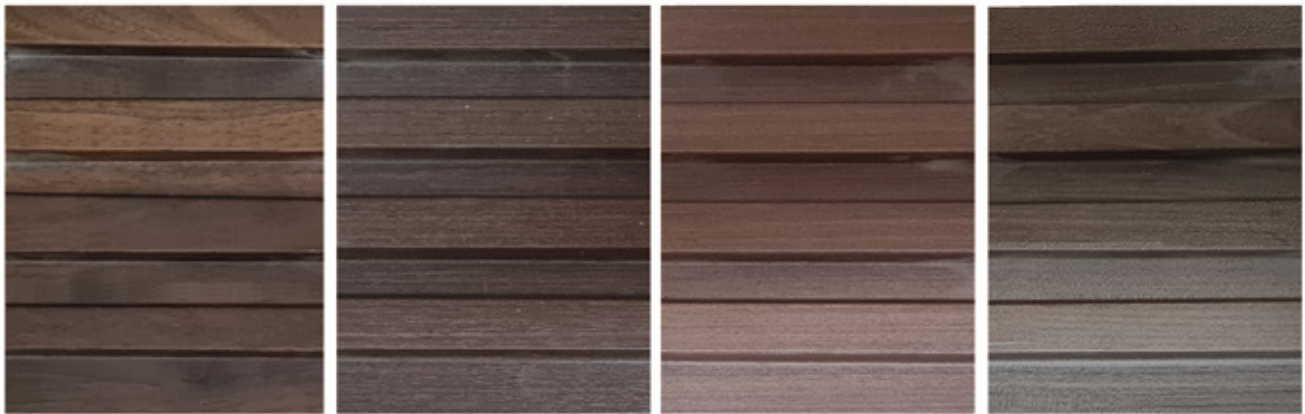

JOINT SOLUTION USING ALUMINIUM PROFILES

08 T Shape

2025 LED
Double Stack

1003 Square
I Beam

9mm
LED Closing

SLATE WALLS

SLATE WALLS

COLOR OPTIONS