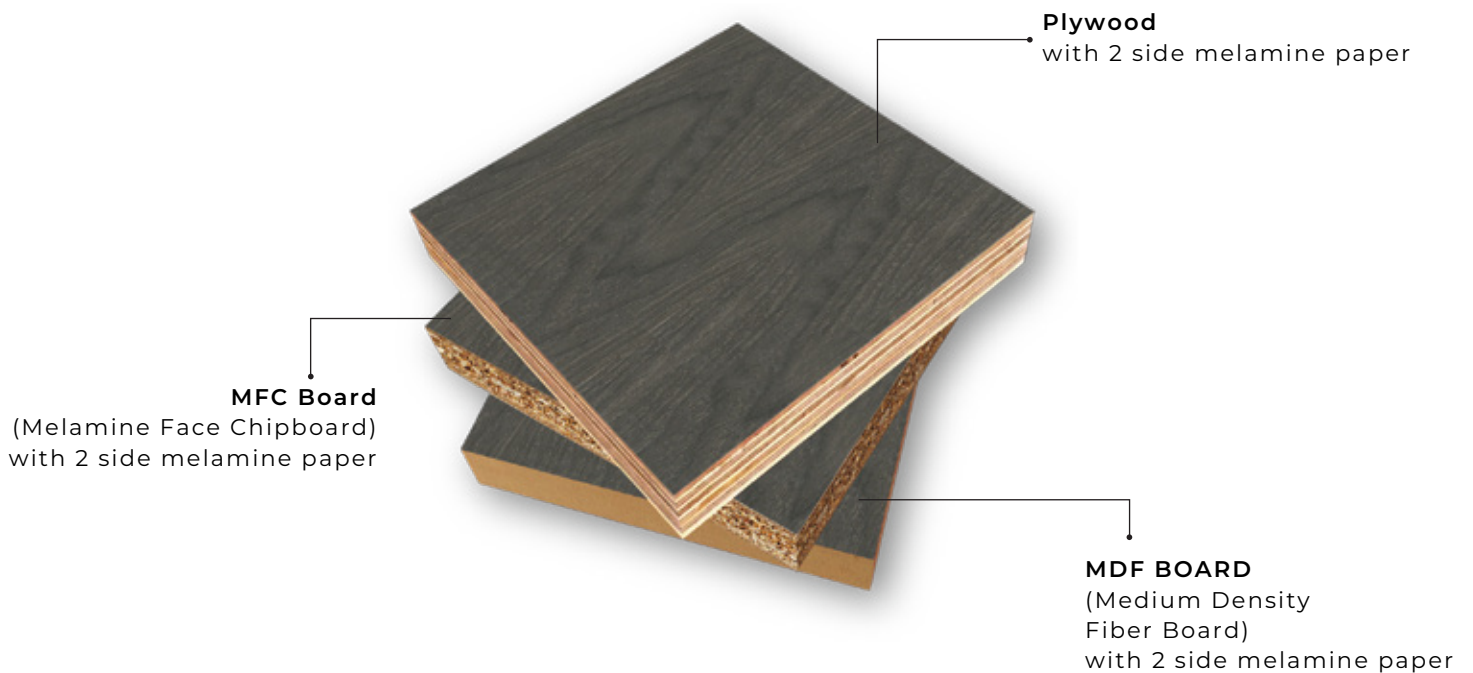

Amazing Gray

Ventura Gray

Solis Gray

Gauntlet Gray

Black

Inspired by Nature

* The color might be slightly different due to the printing process

** Information about technical details and colors from this catalog may be modified or updated by the company without prior notice. Please contact us for further information

STRIP PANELS

Dimensions:

159 x 10 x 3000 mm

159 x 10 x 3600 mm

Material: PVC

Joint Profile: Click-lock system

* The color might be slightly different due to the printing process

** Information about technical details and colors from this catalog may be modified or updated by the company without prior notice. Please contact us for further information