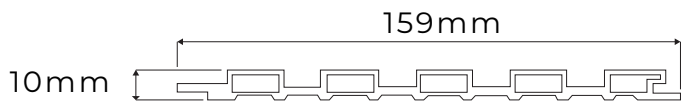

STRIP PANELS

Dimensions:

159 x 10 x 3000 mm

159 x 10 x 3600 mm

Material: PVC

Joint Profile: Click-lock system

* The color might be slightly different due to the printing process

** Information about technical details and colors from this catalog may be modified or updated by the company without prior notice. Please contact us for further information