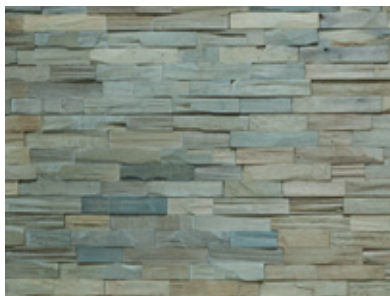

FAX-01
Andesite