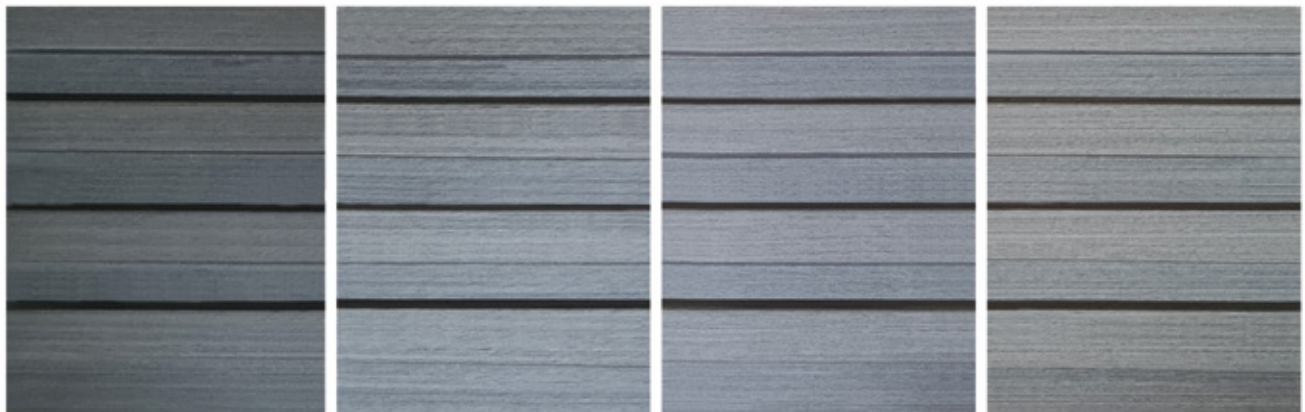

SW-05

SW-06

SW-07

SW-08