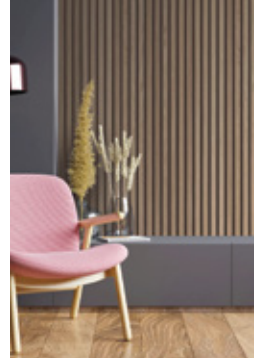

www.IndoPanels.com

CONTENTS

TABLE OF

04 Natural Wood Panels

FSC Axed Collection

FSC Stripes Collection

07 Eu Panels

Joint Solution

09 Slate Walls

Slate Walls

11 Melamine Wood Panels

Woodgrain Color Options

Solid Color Options

14 Strip Panels

Strip Panels