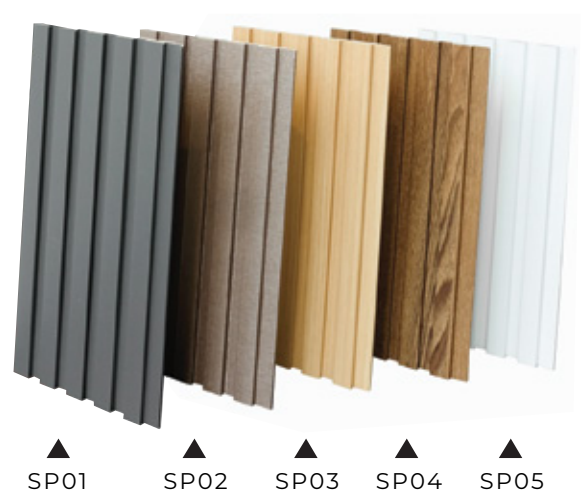

Grigio

Licorice

Walnut

MELAMINE WOOD PANELS

SOLID COLOR OPTIONS

White

Natural Cream

Colonnade Gray

Amazing Gray

Ventura Gray

Solis Gray

Gauntlet Gray

Black

Inspired by Nature

* The color might be slightly different due to the printing process

** Information about technical details and colors from this catalog may be modified or updated by the company without prior notice. Please contact us for further information

STRIP PANELS

Dimensions:

159 x 10 x 3000 mm

159 x 10 x 3600 mm

Material: PVC

Joint Profile: Click-lock system

* The color might be slightly different due to the printing process

** Information about technical details and colors from this catalog may be modified or updated by the company without prior notice. Please contact us for further information